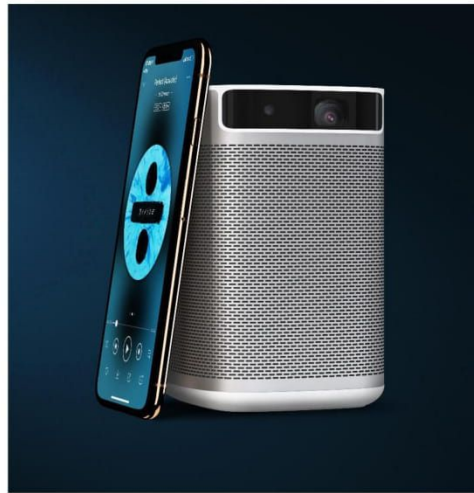

High Capacity Battery

10,400 mAh built-in large capacity battery ensures the excellent portability of the MoGo and Halo has 17100 mAh built-in battery. Users can watch up to 4 hours movie or listen to 8 hours of music with a one-time charge