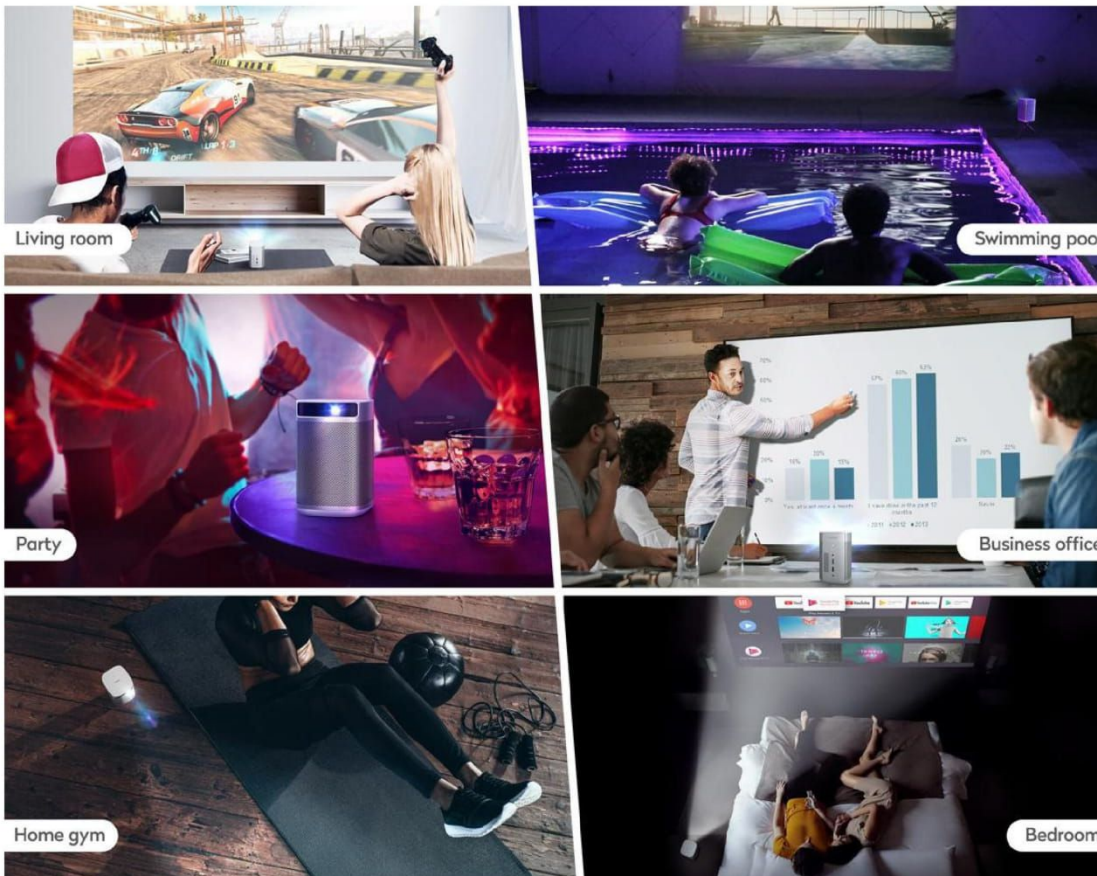

# WE ARE THE ENTERTAINMENT SCREEN FOR YOUR HOME

**Cinematic Image Quality on 100+” screen**  
FHD/4K resolution + Superior brightness

**Harman Kardon sounds**  
Built-in Harman Kardon speakers

**Android TV Operating System**  
*Brings you thousands of shows, movies, games and music*