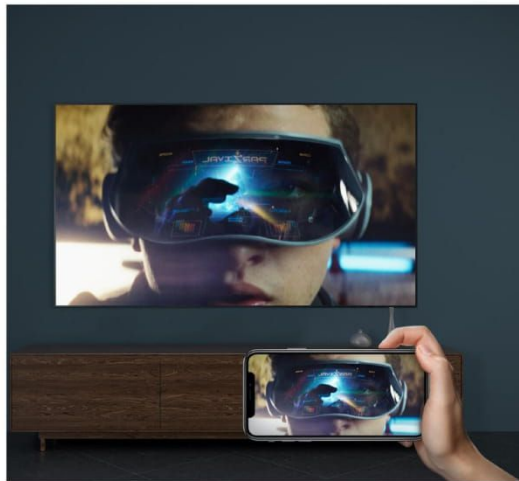

# How Can I Help You?

Just press the mic button on your remote and say "Hey Google" to quickly find the latest blockbuster, check the score of the big game, or dim the lights — all without leaving your seat or what you're already watching.

## Easy Share

Enjoy your favorite contents via connecting to your own external devices like HDMI and USB, or wirelessly over Chromecast and Bluetooth to the XGIMI Products. Play XBOX or Nintendo Switch on XGIMI Smart Projector giant screen, experience immersive games.