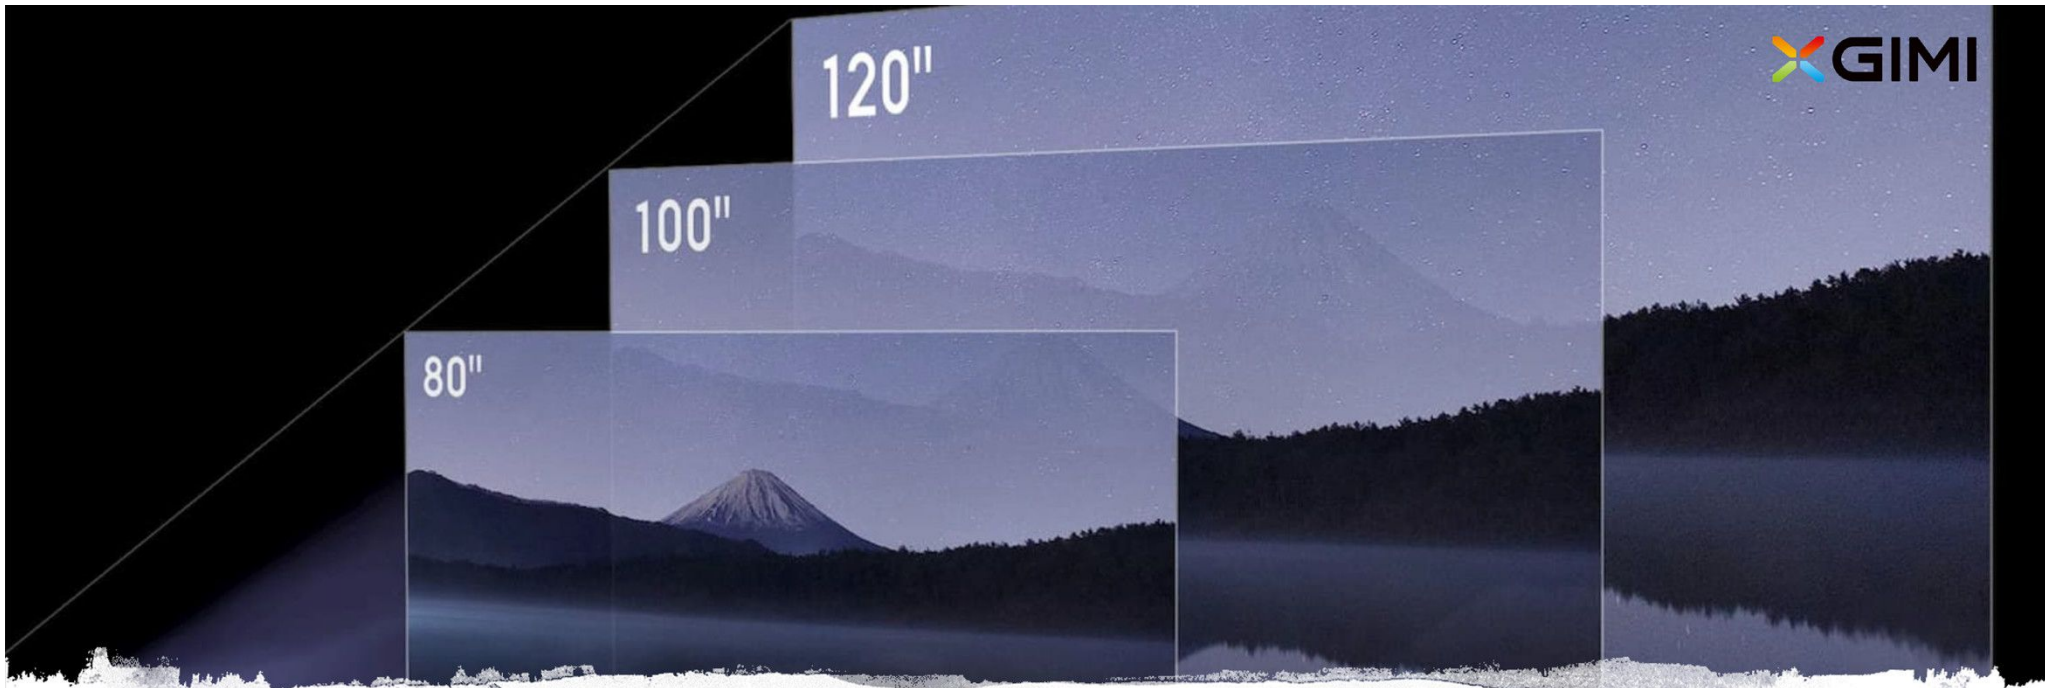

Up to 300-inch giant display

- XGIMI is able to turn any white wall into a 30'' - 300+'' Big Screen. With Android TV entertainment system and Haman Kardon great sound, it provides ultimate home cinema experience for you and your beloved ones anywhere.