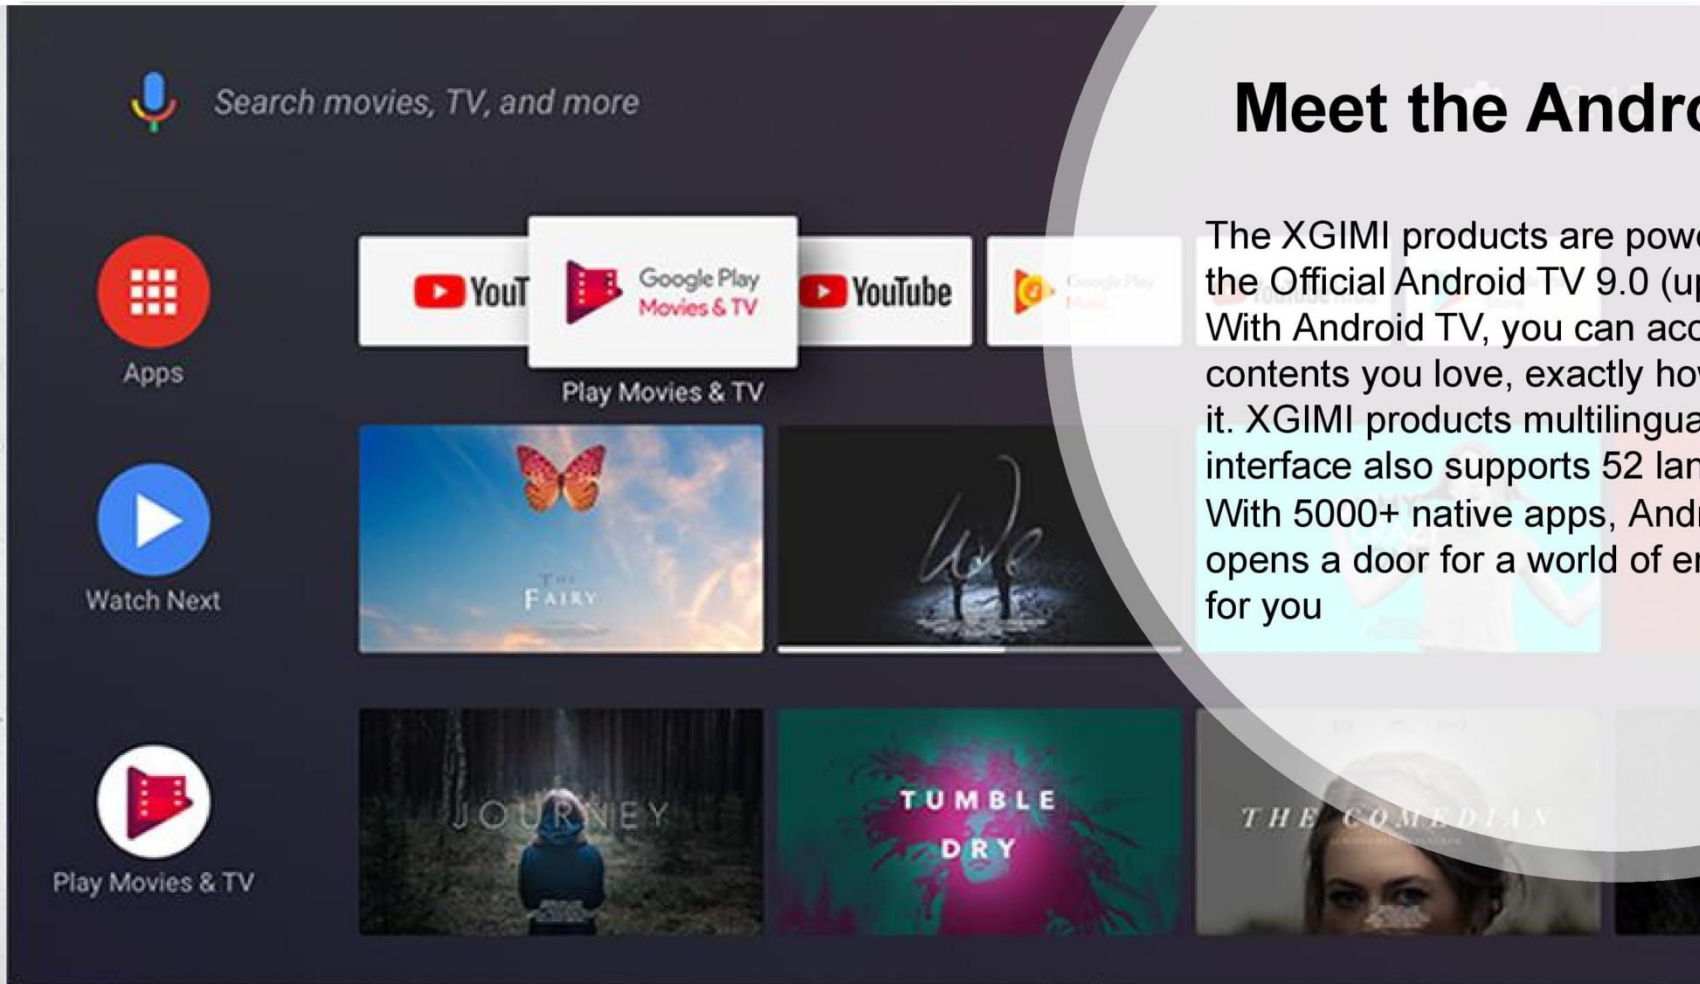

Meet the Android TV

The XGIMI products are powered by the Official Android TV 9.0 (upgradable). With Android TV, you can access all the contents you love, exactly how you want it. XGIMI products multilingual user interface also supports 52 languages. With 5000+ native apps, Android TV opens a door for a world of entertainment for you